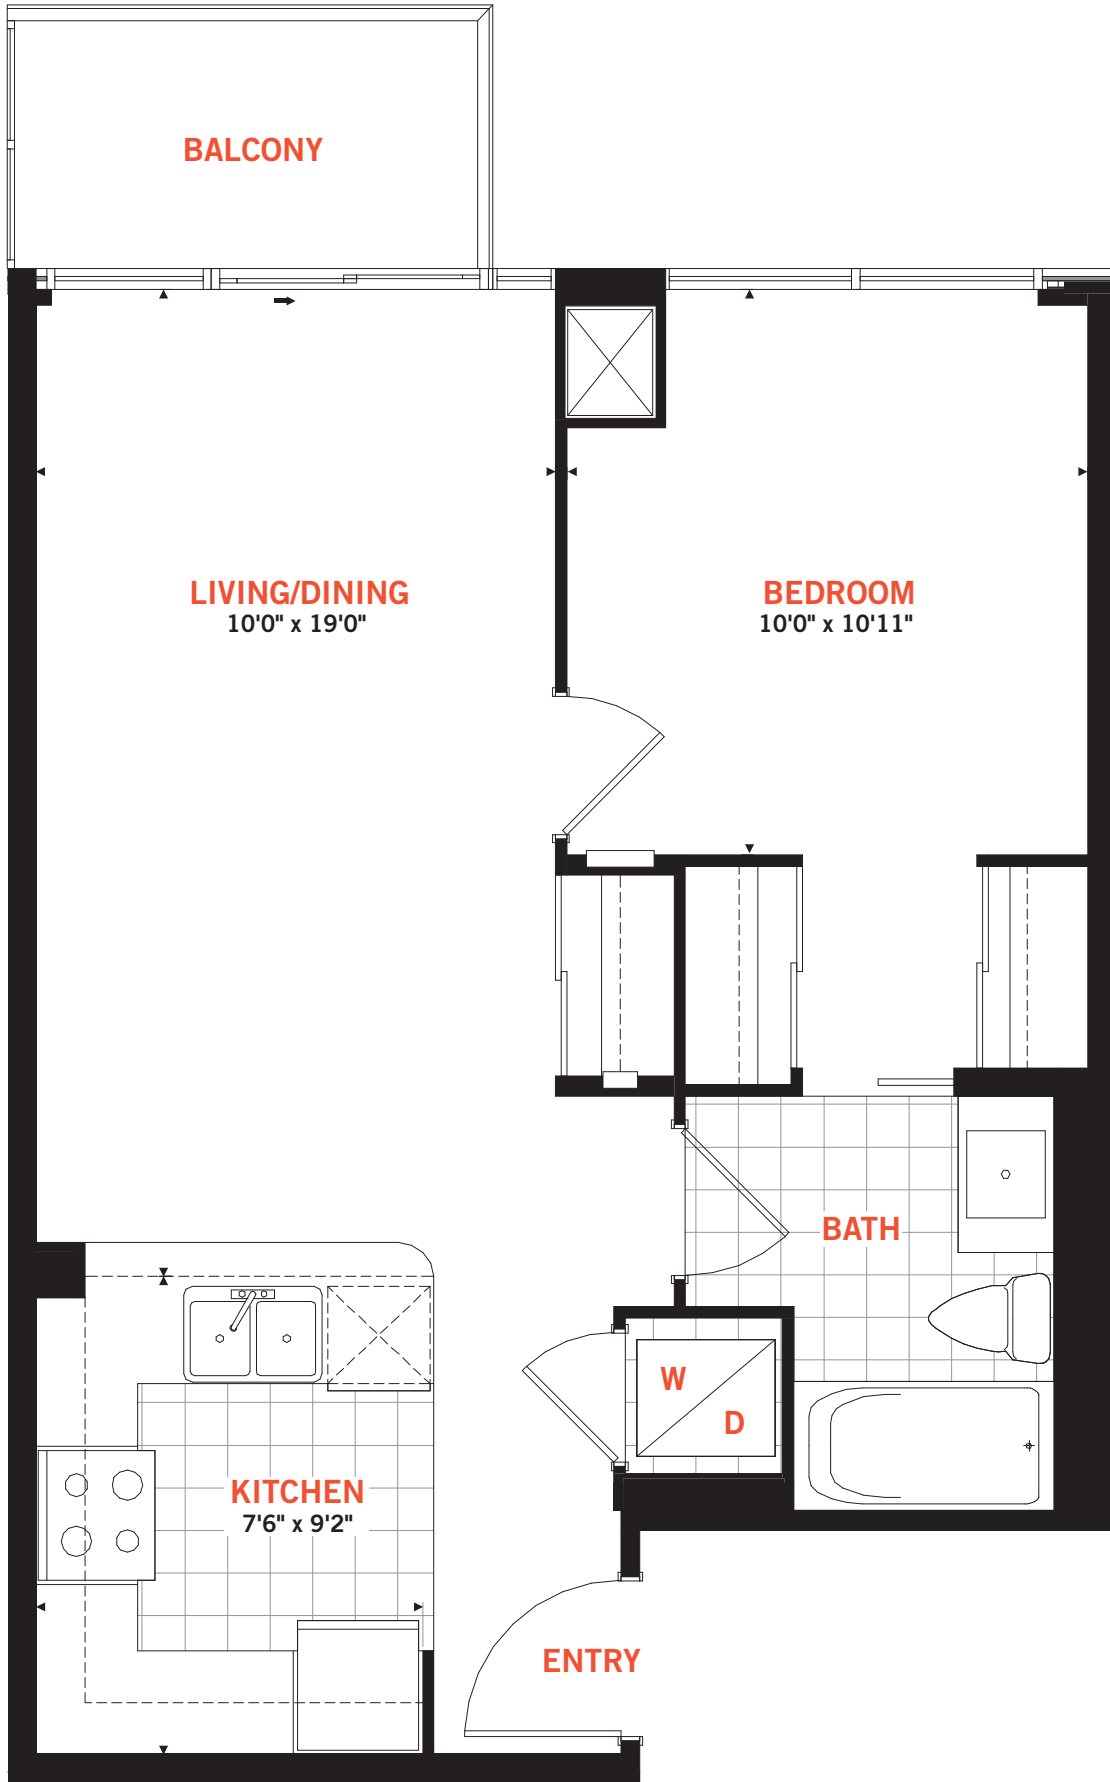

RESIDENCE 6

ONE BEDROOM

Suite Area: 590 sq.ft.

Balcony Area: 43 sq.ft.

Total Area: 633 sq.ft.

All areas and stated room dimensions are approximate. Sizes and specifications are subject to change without notice. Actual living area and balcony/terraces may vary from floor stated areas. E. & O.E.